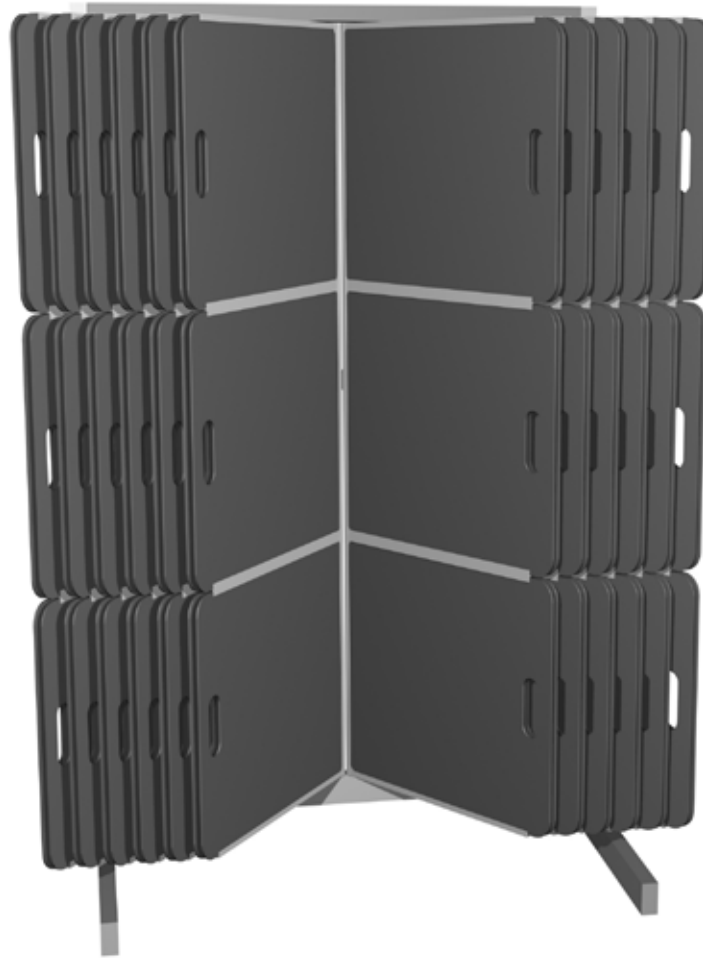

# NEA

SERIE MIDWAY

PANEL		120	72	72
		390x470mm	510x580mm	650x720mm
EXPOSITOR EXHIBITOR		1320x780x2160mm	1320x780x1960mm	1320x780x2160mm
PACKING		2210x830x510mm	2210x830x510mm	2210x830x510mm
		184 KG	184 KG	184 KG
LUZ LIGHT		---	---	---